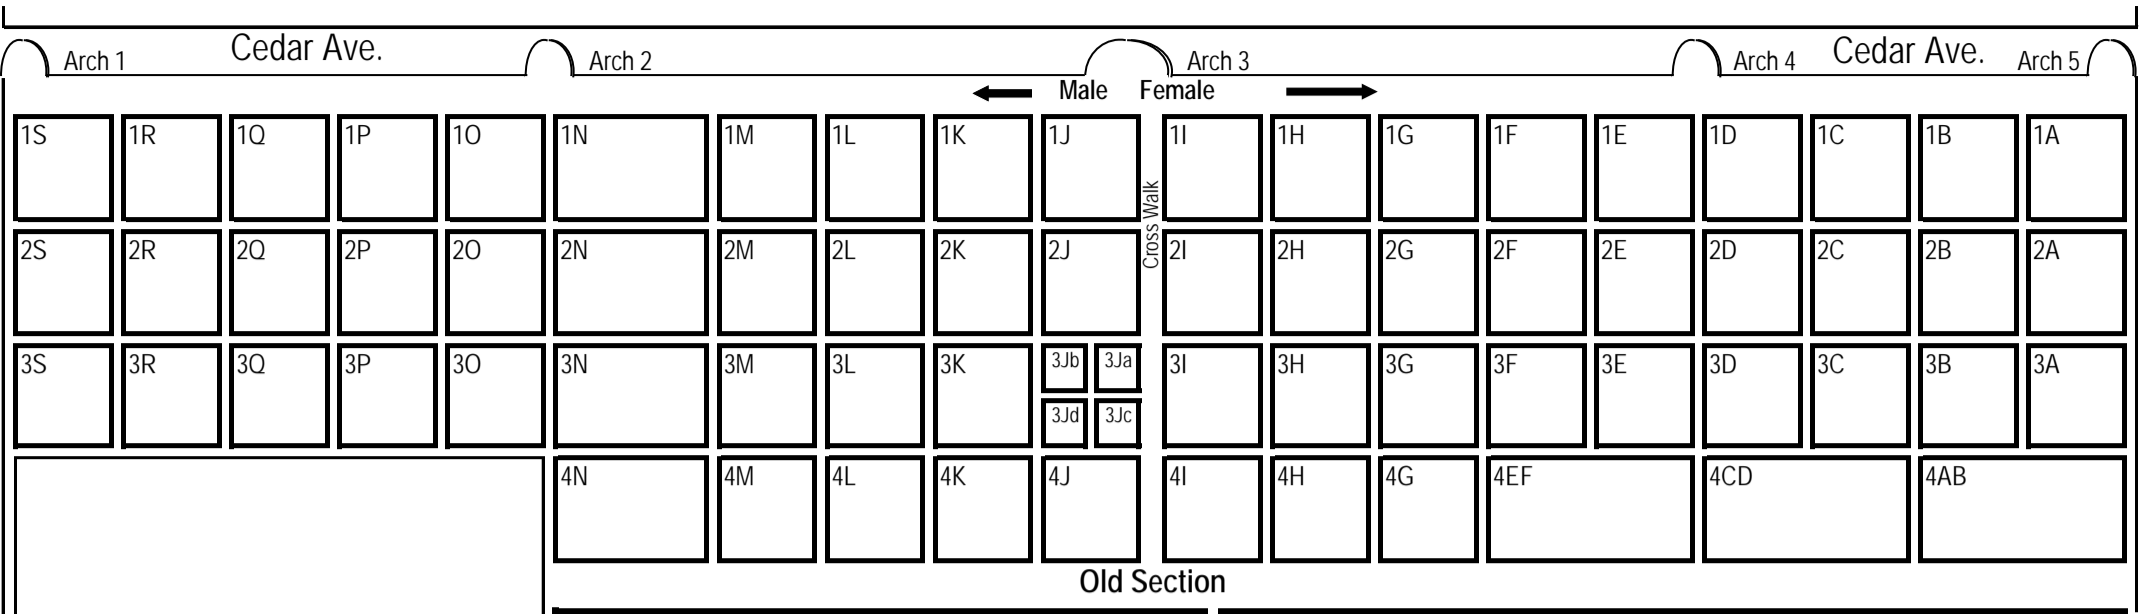

GOD'S ACRE

The Moravian Graveyard
of Salem Congregation

Winston-Salem, North Carolina

Archive
Bldg.

Salem College
Fine Arts Center

Parking Lot

Grass Meadow

Salem Cemetery

St. Philips Moravian
Graveyard
Section 2

In the MALE section graves are numbered North to South
In the FEMALE section graves are numbered South to North
All ROWS are numbered Eastwardly (from West to East)

Cemetery Street

Salem Ave