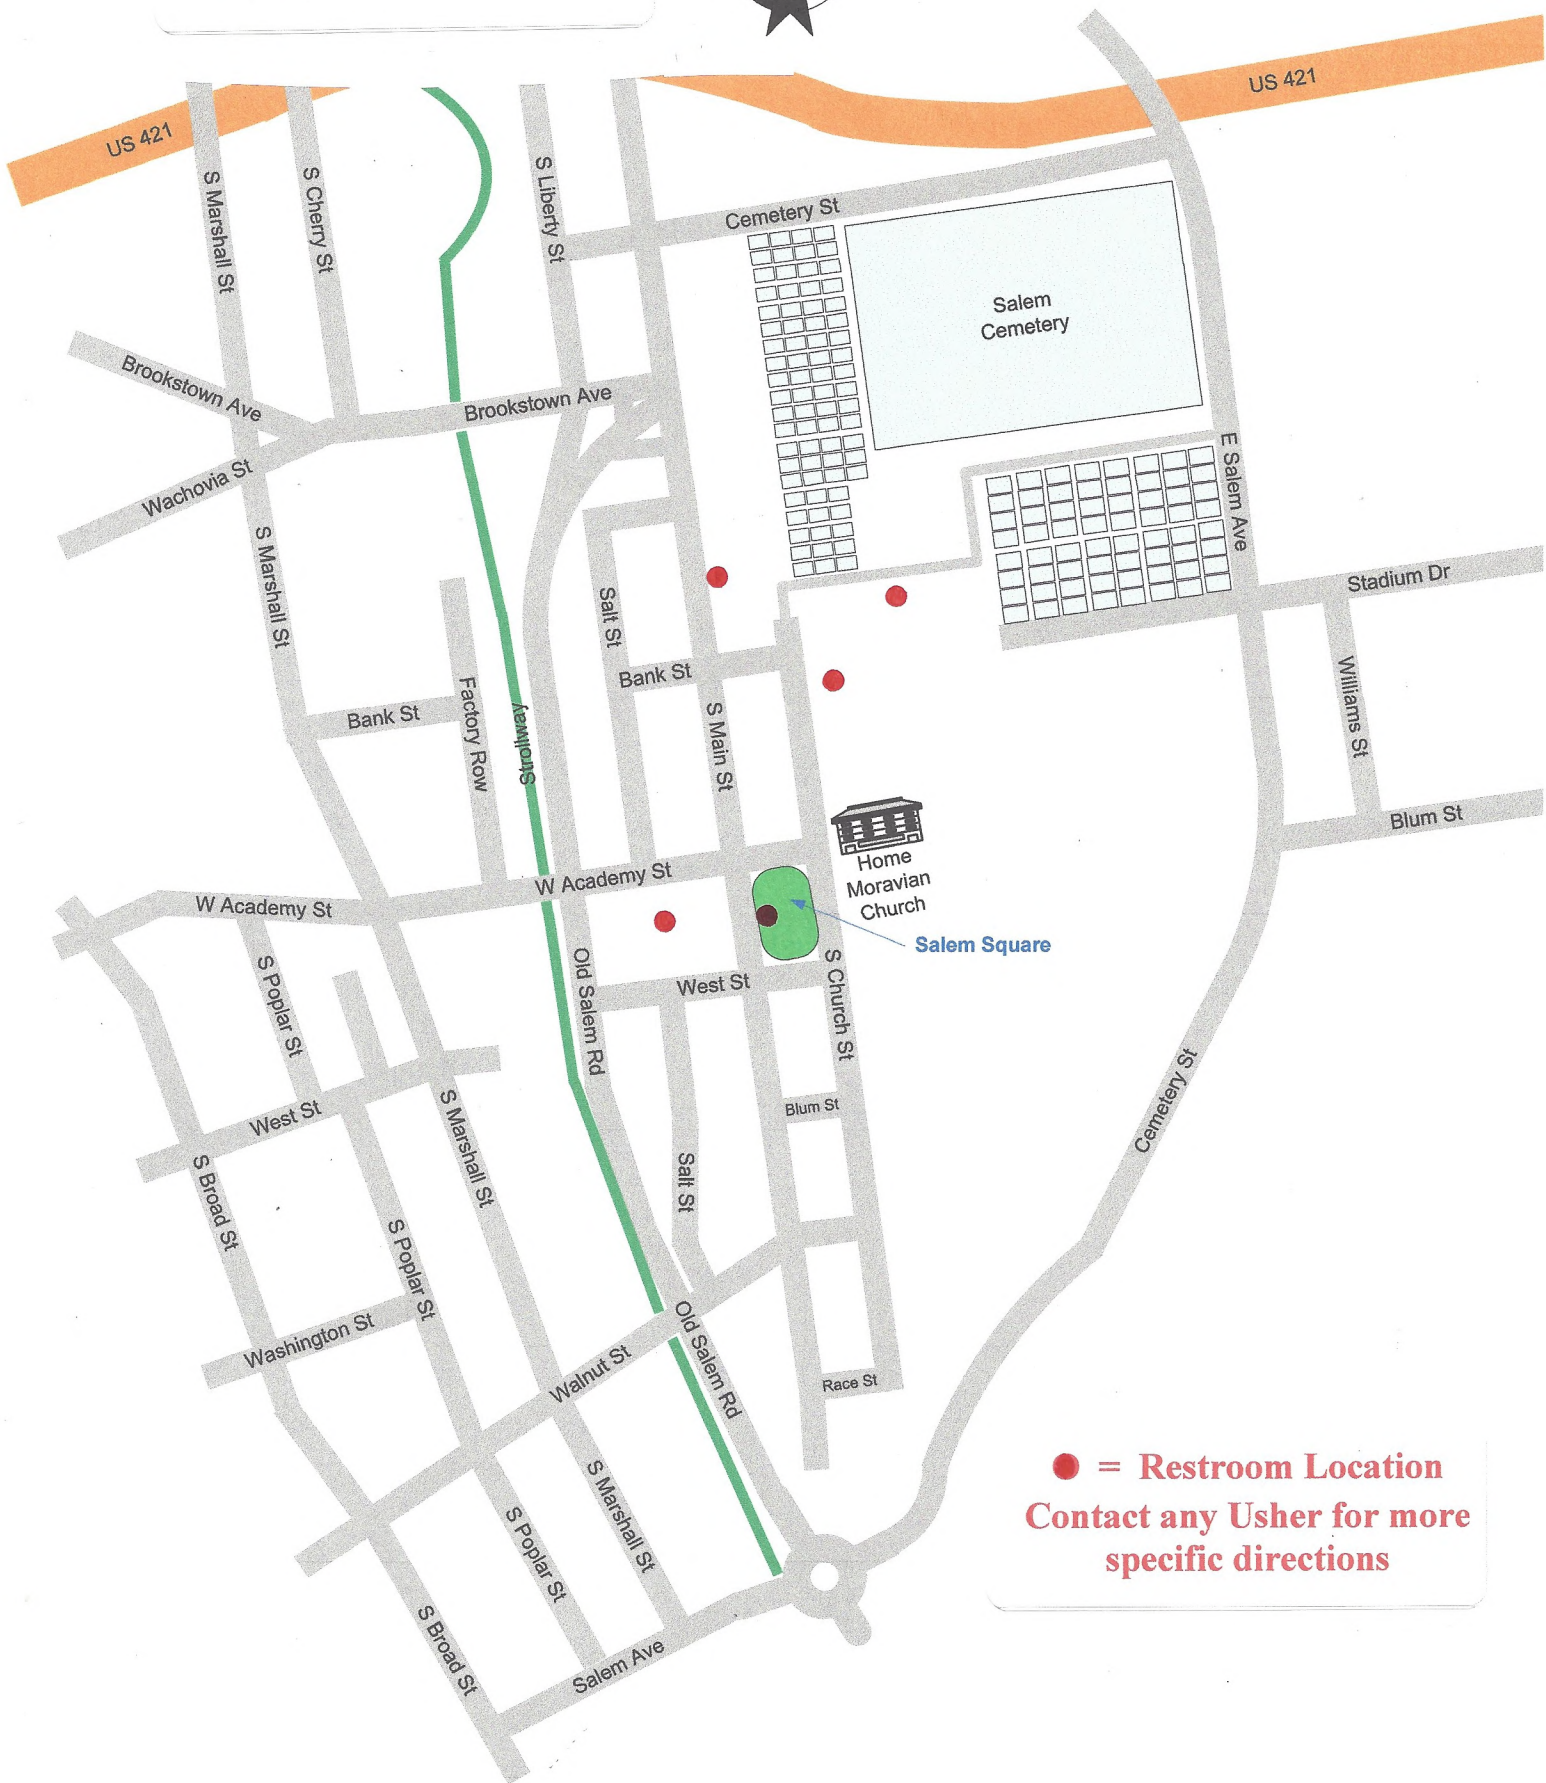

# Easter Sunrise Service Restroom Locations

● = Restroom Location  
Contact any Usher for more  
specific directions